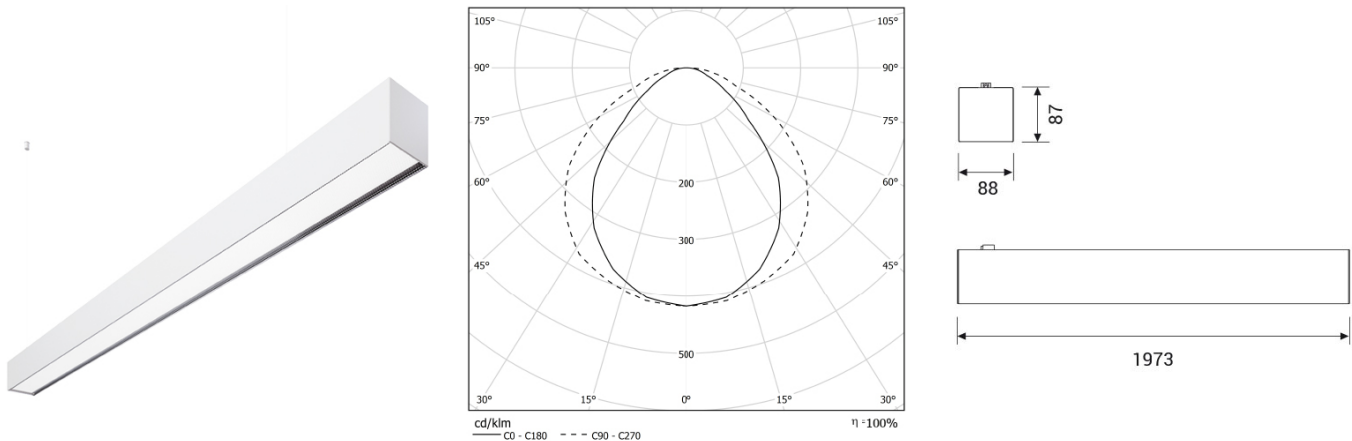

GROOVE Low Power

Low Power LED modules. CRI>90

CODE		FLUX	SIZE	CERTIFICATIONS
43DR42DPLK4	42W 4000K	4410lm	1973mm	  

Optics

Direct emission with DPL technology diffuser, UGR<19.

Specifications

Built-in Driver;
CRI>90;
Mac Adams 3;
Life Time: L80/B10 >50.000h;
5 years complete warranty;
Eye safety: RG0/RG1 in accordance with EN62471:2009